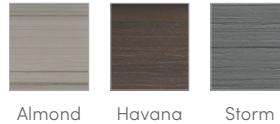

CABINET COLOURS*